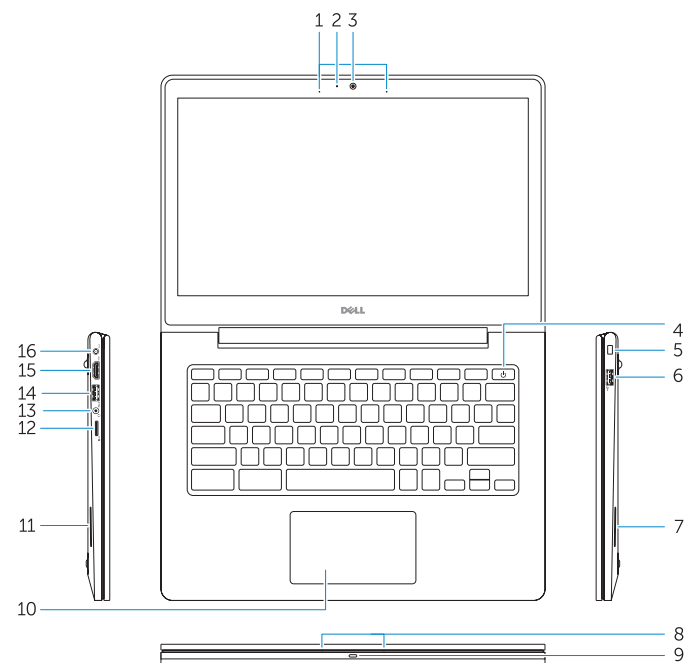

P66G001

Dell Chromebook 13-7310

Features

Funktioner | Ominaisuudet | Funksjoner | Funktionen

1. Microphones (only in non-touchscreen)
2. Camera-status light
3. Camera
4. Power button
5. Security-lock slot
6. USB 2.0 connector
7. Speaker
8. Microphones (only in touchscreen)
9. Battery-status light